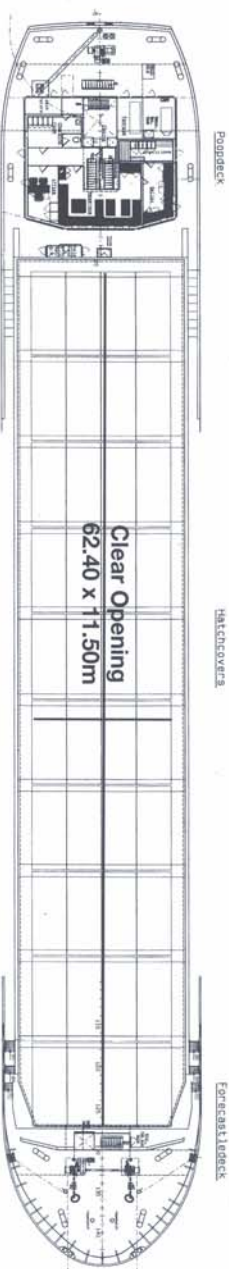

# ARKLOW 'R' CLASS

- Length with bulkheads stowed fwd 54.40m**
- Length with bulkheads stowed aft 57.50m**
- Length with 1 bulkhead stowed fwd and aft 50.50m**