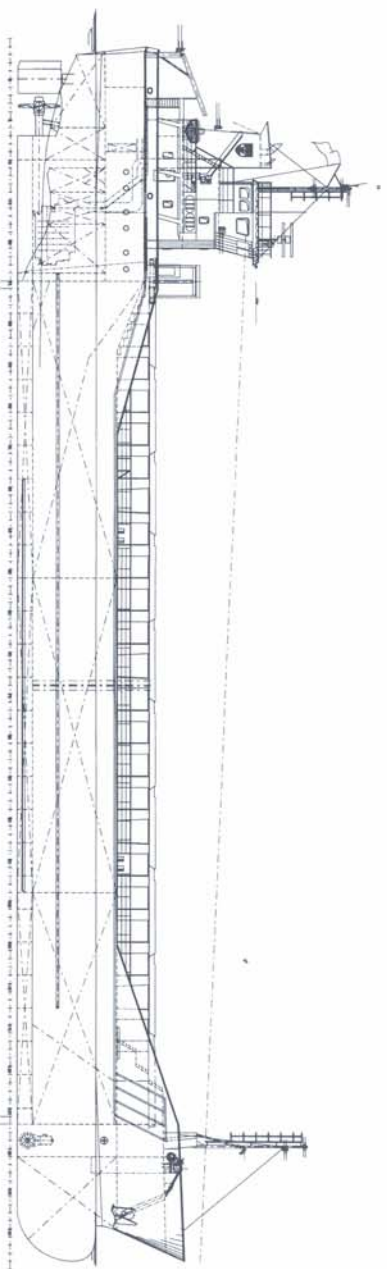

# ARKLOW 'R' CLASS

- Length with bulkheads stowed fwd 54.40m**
- Length with bulkheads stowed aft 57.50m**
- Length with 1 bulkhead stowed fwd and aft 50.50m**