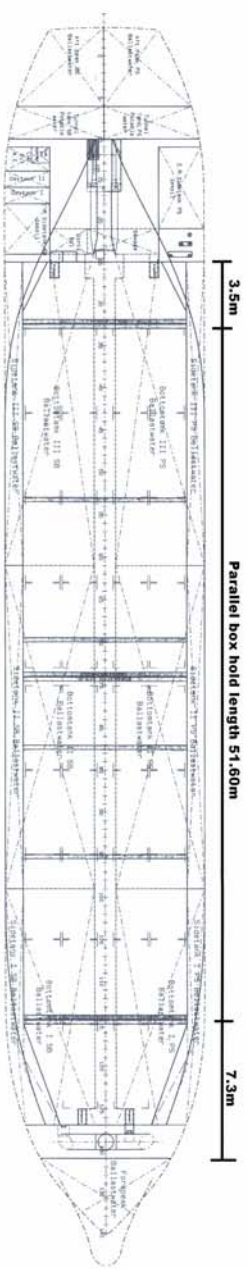

# ARKLOW 'R' CLASS

- Length with bulkheads stowed fwd 54.40m**
- Length with bulkheads stowed aft 57.50m**
- Length with 1 bulkhead stowed fwd and aft 50.50m**