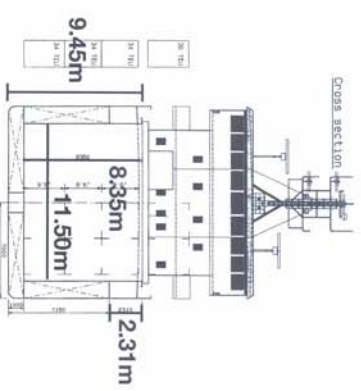

# ARKLOW 'R' CLASS

- Length with bulkheads stowed fwd 54.40m**
- Length with bulkheads stowed aft 57.50m**
- Length with 1 bulkhead stowed fwd and aft 50.50m**