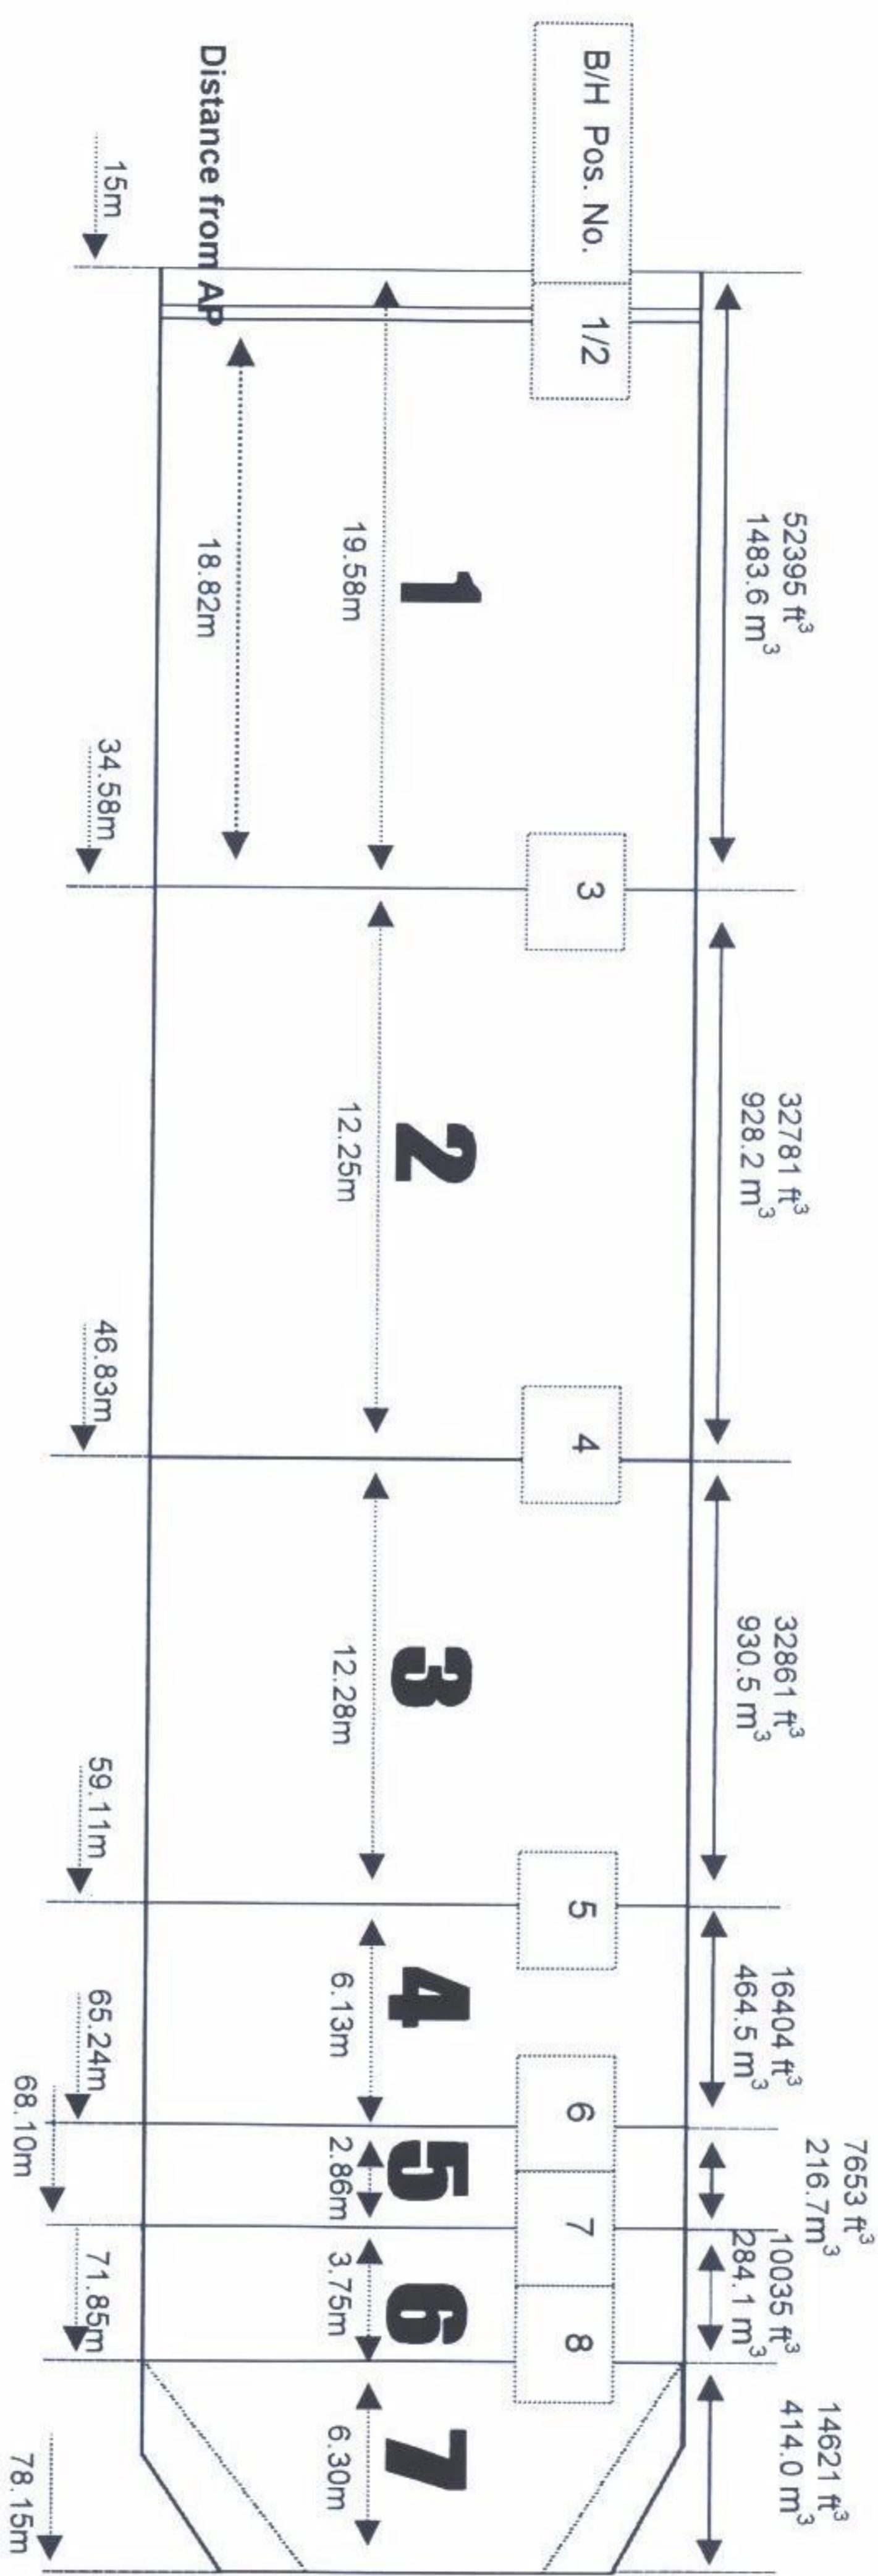

ARKLOW SEA, ARKLOW SAND, ARKLOW SPRAY, ARKLOW SPIRIT BULKHEAD POSITIONS and CAPACITIES

Compartment	1	2	3	4	5	6	7	Full Hold
From – to	15.00	34.58	46.83	59.11	65.24	68.10	71.85	15.00
Length	34.58	46.83	59.11	65.24	68.10	71.85	78.15	78.15
Capacity	52395 ft ³ 1483.6 m ³	32781 ft ³ 928.2 m ³	32861 ft ³ 930.5 m ³	16404 ft ³ 464.5 m ³	7653 ft ³ 216.7 m ³	10035 ft ³ 284.1 m ³	14621 ft ³ 414.0 m ³	166750
VCG	4.736	4.736	4.736	4.736	4.736	4.736	4.826	4.742