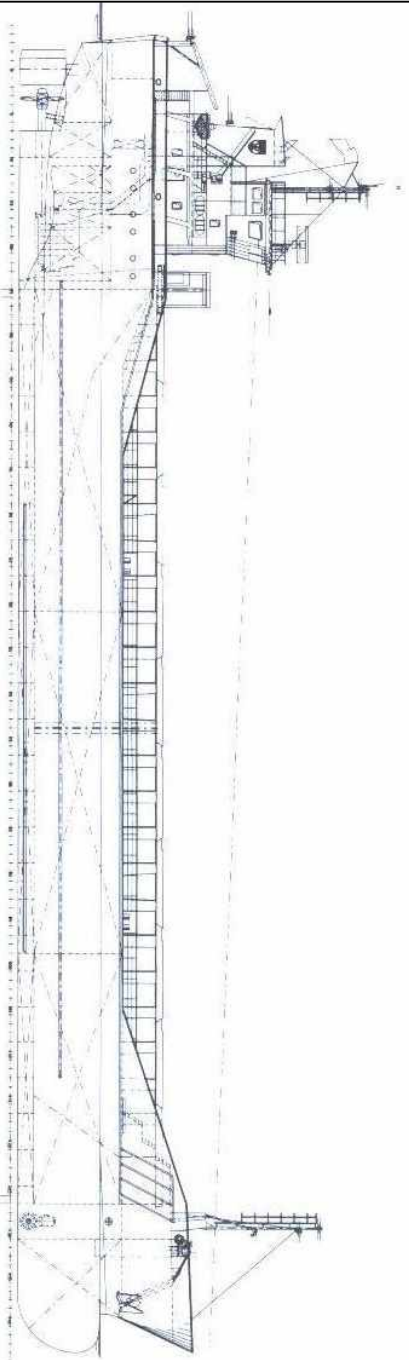

# Arklow Raider

Length with bulkheads stowed fwd 54.40m  
 Length with bulkheads stowed aft 57.50m  
 Length with 1 bulkhead stowed fwd and aft 50.50m