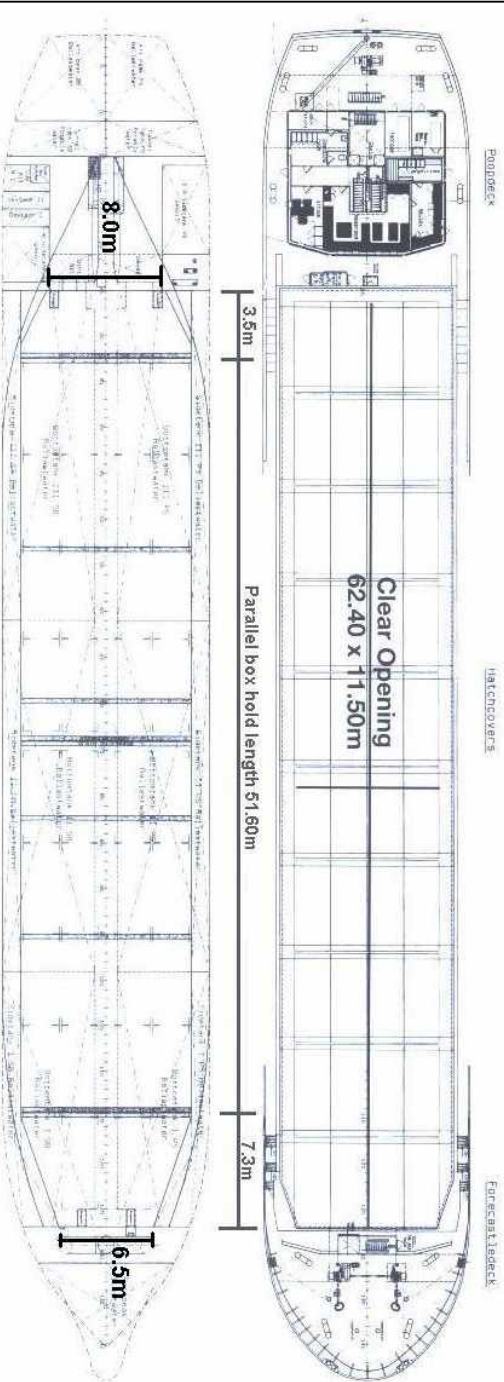

# Arklow Raider

Length with bulkheads stowed fwd 54.40m  
 Length with bulkheads stowed aft 57.50m  
 Length with 1 bulkhead stowed fwd and aft 50.50m