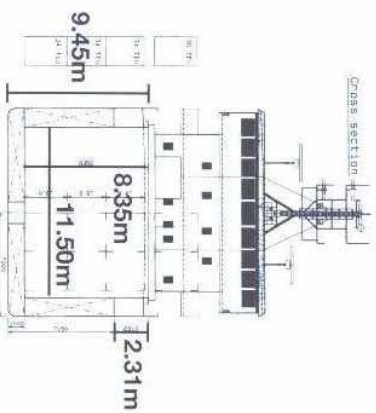

# Arklow Raider

Length with bulkheads stowed fwd 54.40m  
 Length with bulkheads stowed aft 57.50m  
 Length with 1 bulkhead stowed fwd and aft 50.50m